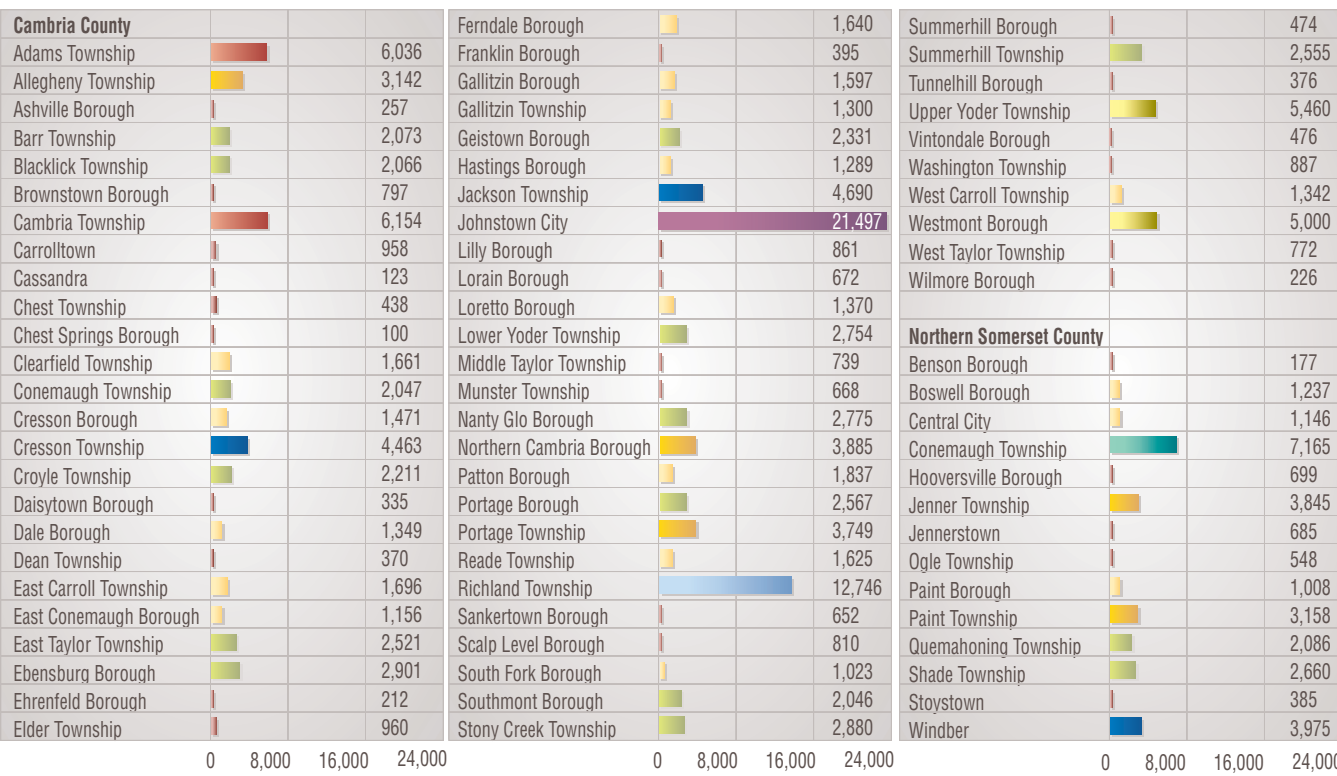

Population by Municipality

Source: U.S. Census Bureau, 2009 Population Estimates