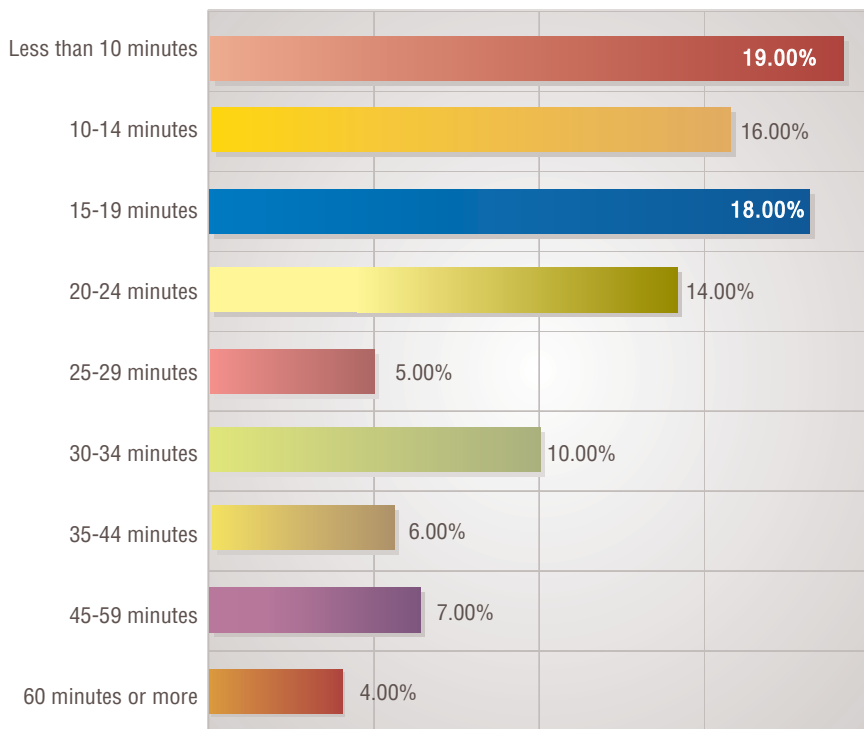

Time Travel to Work

Total: 56,209 Occupied Units

U.S. Census Bureau, 2008 American Community Survey, Geographic Area: Johnstown, PA MSA

Time Leaving for Work

Total Workers 16 years & over: 60,481

U.S. Census Bureau, 2008 American Community Survey, Geographic Area: Johnstown, PA MSA