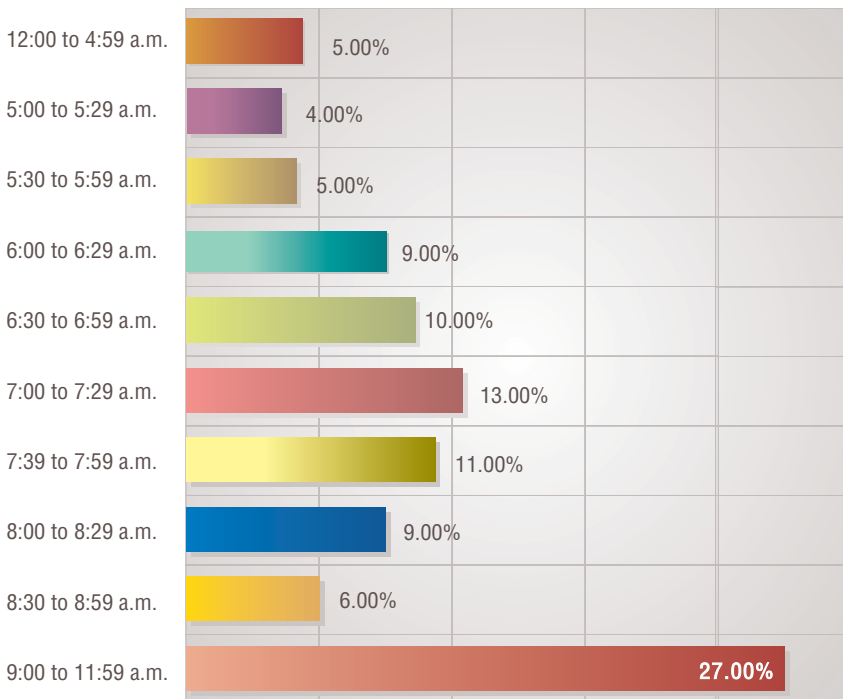

Time Travel to Work

Total: 56,209 Occupied Units

U.S. Census Bureau, 2008 American Community Survey, Geographic Area: Johnstown, PA MSA

Time Leaving for Work

Total Workers 16 years & over: 60,481

U.S. Census Bureau, 2008 American Community Survey, Geographic Area: Johnstown, PA MSA