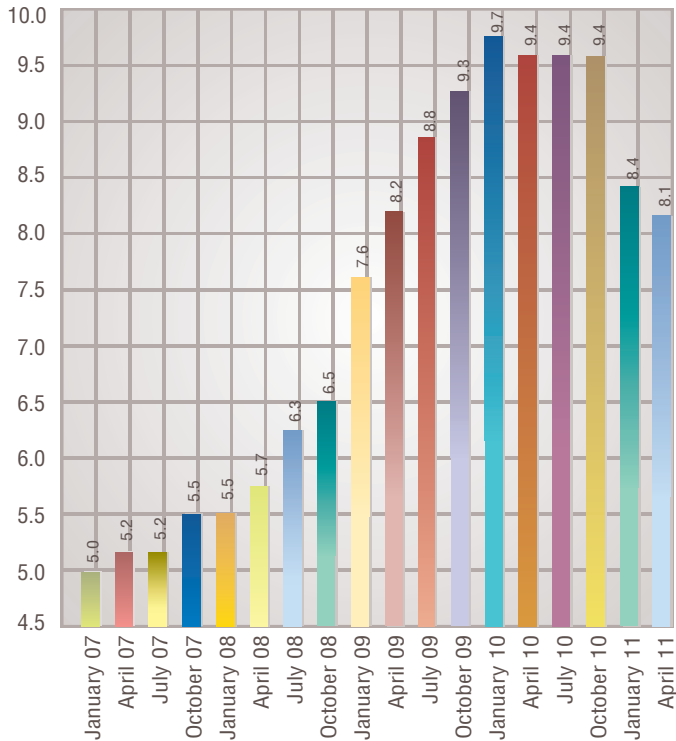

Unemployment Rate Cambria County

January 2007 through April 2011

Employment Rate Cambria County

January 2007 through April 2011