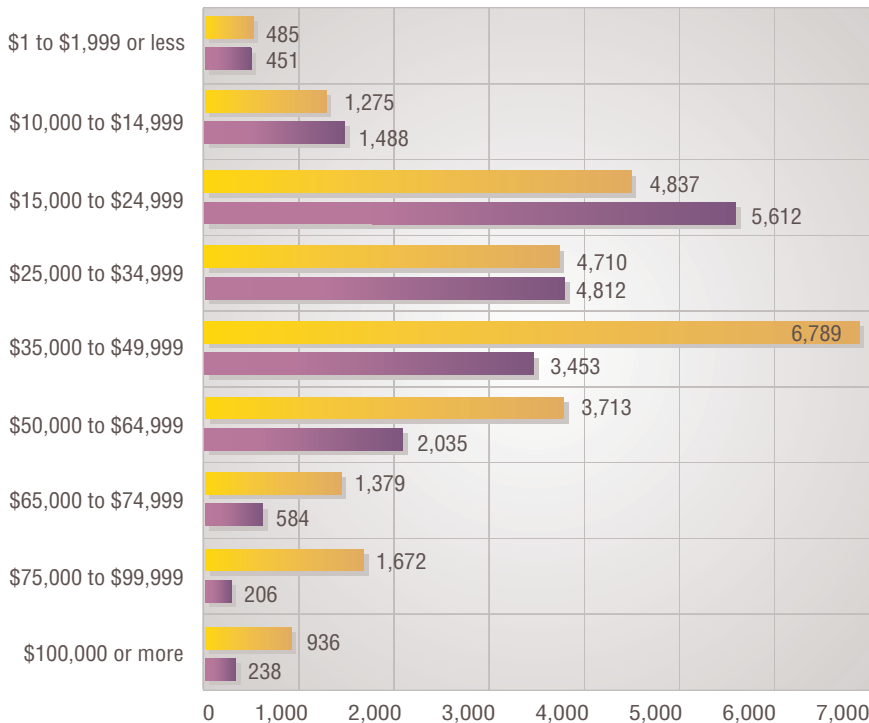

Yearly Earning of Workers

Total full-time, year-round workers with earnings: 44,315

Male

Female

U.S. Census Bureau, 2008 American Community Survey, Geographic Area: Johnstown, PA MSA